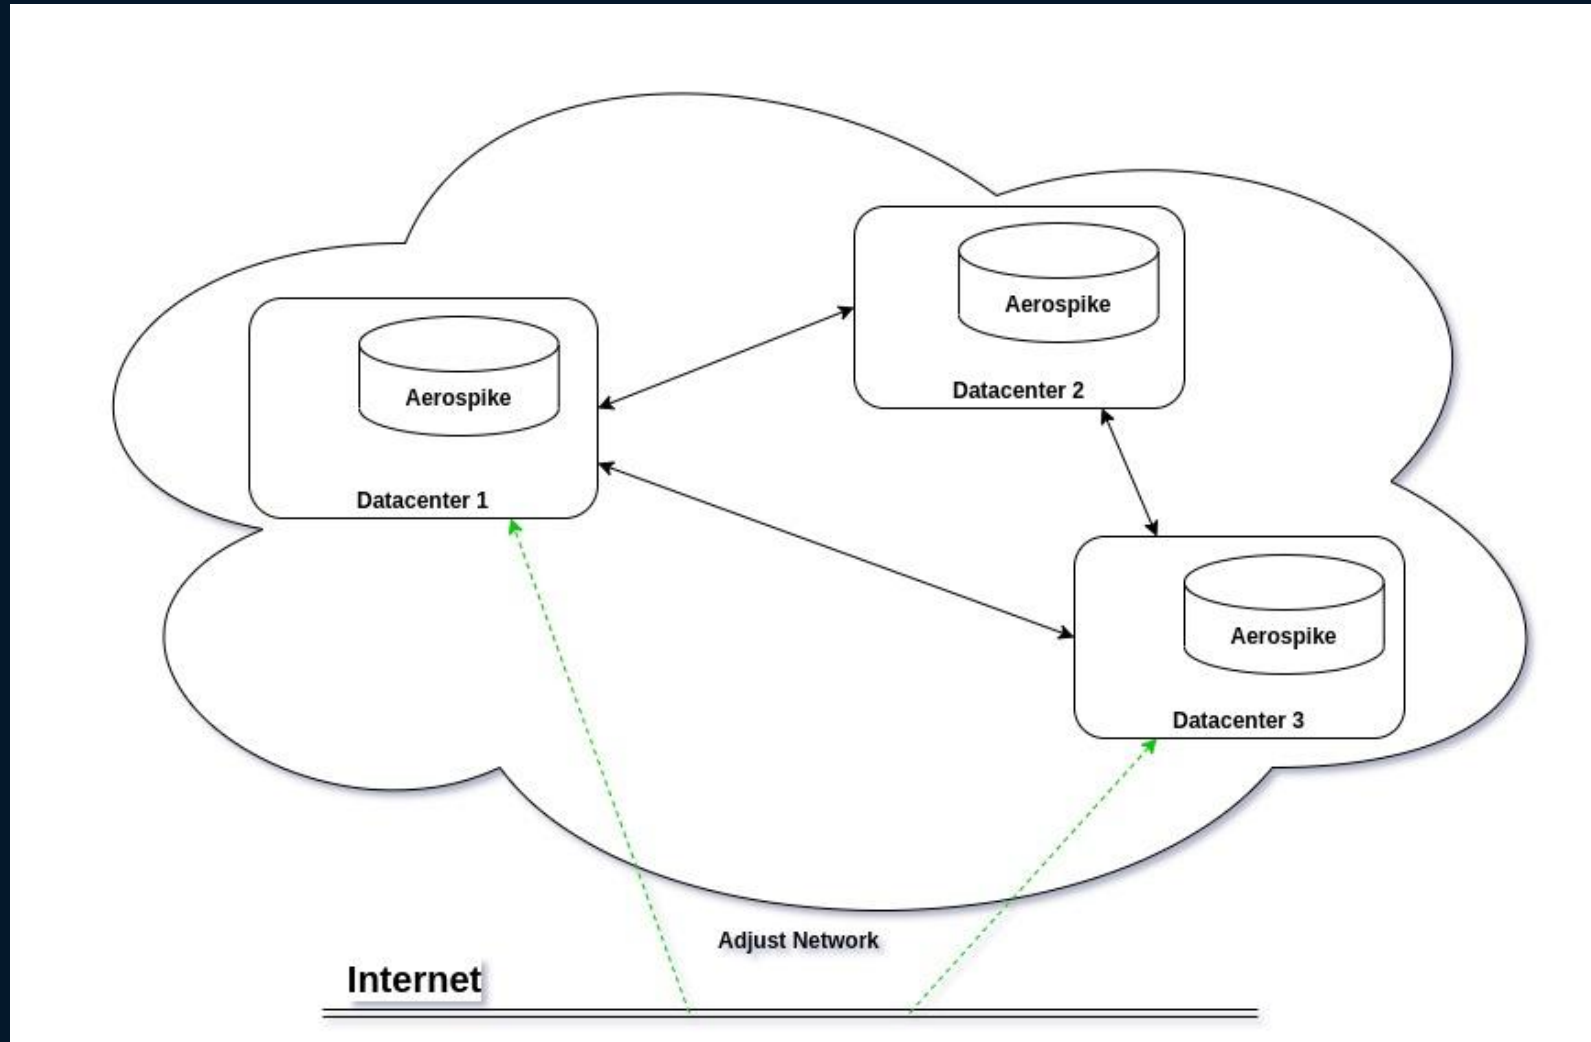

Accurate, relevant, timely data and insights across all apps and channels

Simple, effective tools for optimizing their strategies to grow ROI and meet KPIs

Easy-to-use solutions that combine multiple marketing functions in one place

The ability to **quickly and easily share insights and data** across your business

Adjust is the measurement and analytics suite to **measure, optimize and scale app growth across all platforms**

Adjust infrastructure overview